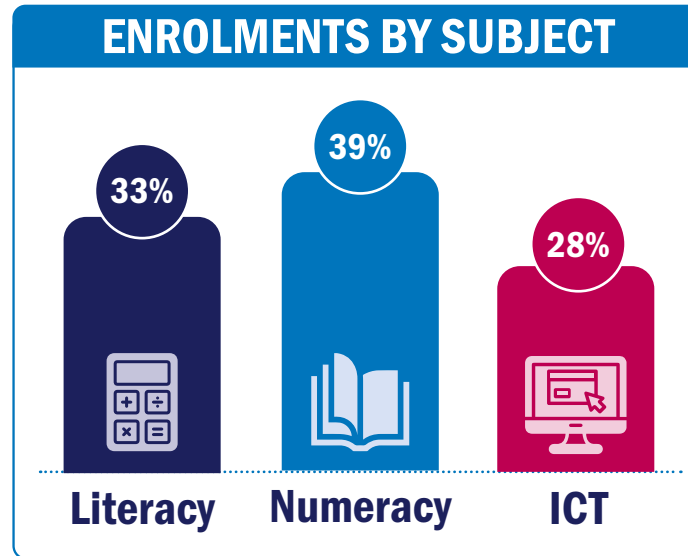

# ESSENTIAL SKILLS 2017/18 - 2021/22

**45,832** individuals have participated in **133,026** enrolments

Two-thirds of enrolments have been from those aged 16-19

## ENROLMENTS BY SUBJECT

Over half of enrolments have been from those who live in the two most deprived quintiles

Approaching **2** in every **3** enrolments have resulted in a qualification

Half of all qualifications issued have been at Level 2