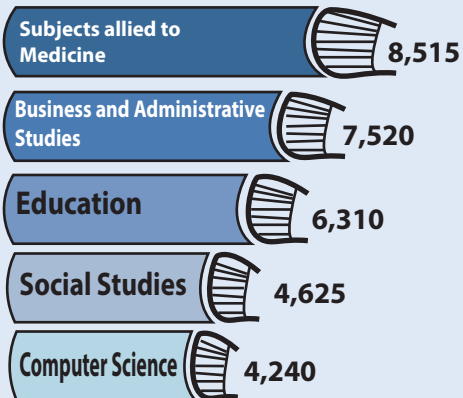

# Students enrolled at NI Higher Education Institutions - 2016/17

The majority of students enrolled at HEIs in Northern Ireland were female

In comparison with 2015/16, first year undergraduates at NI HEIs have decreased by 2.6%. An increase in full-time enrolments has been offset by a decrease in part-time enrolments.

## Top 5 Most Popular subject areas enrolled on

25.5% of students at NI HEIs were enrolled on Narrow STEM courses

Over 2/3 of students enrolled at NI HEIs were on full-time courses