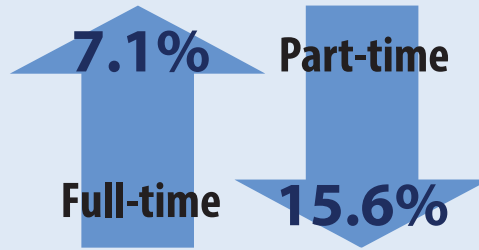

# Students enrolled at NI Higher Education Institutions - 2016/17

The majority of students enrolled at HEIs in Northern Ireland were female

In comparison with 2015/16, first year undergraduates at NI HEIs have decreased by 2.6%. An increase in full-time enrolments has been offset by a decrease in part-time enrolments.

## Top 5 Most Popular subject areas enrolled on

25.5% of students at NI HEIs were enrolled on Narrow STEM courses

Over 2/3 of students enrolled at NI HEIs were on full-time courses