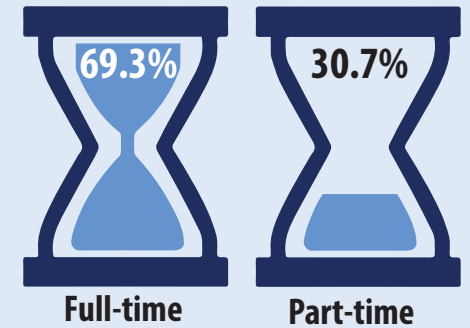

# Students enrolled at NI Higher Education Institutions - 2016/17

The majority of students enrolled at HEIs in Northern Ireland were female

In comparison with 2015/16, first year undergraduates at NI HEIs have decreased by 2.6%. An increase in full-time enrolments has been offset by a decrease in part-time enrolments.

## Top 5 Most Popular subject areas enrolled on

25.5% of students at NI HEIs were enrolled on Narrow STEM courses

Over 2/3 of students enrolled at NI HEIs were on full-time courses