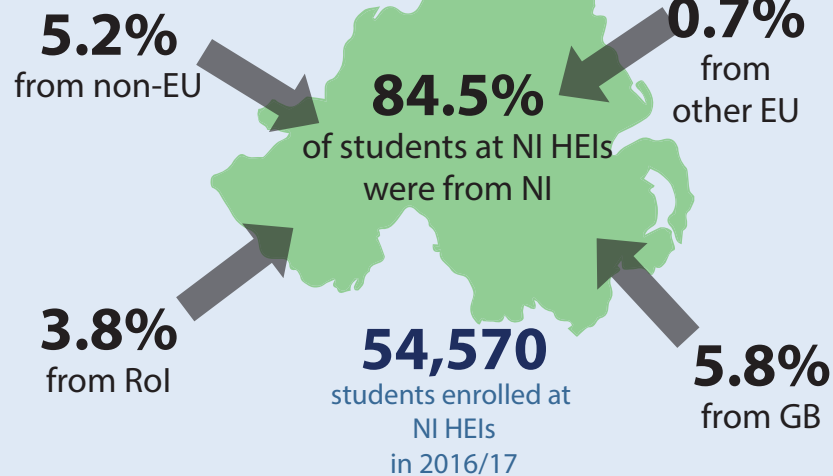

# Students enrolled at NI Higher Education Institutions - 2016/17

The majority of students enrolled at HEIs in Northern Ireland were female

In comparison with 2015/16, first year undergraduates at NI HEIs have decreased by 2.6%. An increase in full-time enrolments has been offset by a decrease in part-time enrolments.

## Top 5 Most Popular subject areas enrolled on

25.5% of students at NI HEIs were enrolled on Narrow STEM courses

Over 2/3 of students enrolled at NI HEIs were on full-time courses