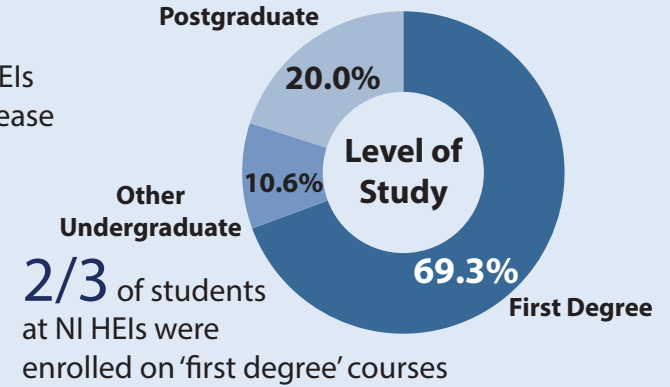

# Students enrolled at NI Higher Education Institutions - 2016/17

The majority of students enrolled at HEIs in Northern Ireland were female

In comparison with 2015/16, first year undergraduates at NI HEIs have decreased by 2.6%. An increase in full-time enrolments has been offset by a decrease in part-time enrolments.

## Top 5 Most Popular subject areas enrolled on

25.5% of students at NI HEIs were enrolled on Narrow STEM courses

Over 2/3 of students enrolled at NI HEIs were on full-time courses