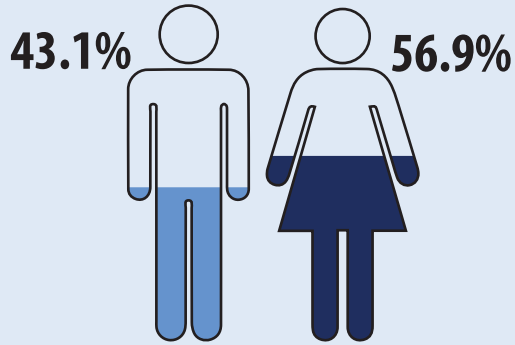

# Students enrolled at NI Higher Education Institutions - 2016/17

The majority of students enrolled at HEIs in Northern Ireland were female

In comparison with 2015/16, first year undergraduates at NI HEIs have decreased by 2.6%. An increase in full-time enrolments has been offset by a decrease in part-time enrolments.

## Top 5 Most Popular subject areas enrolled on

25.5% of students at NI HEIs were enrolled on Narrow STEM courses

Over 2/3 of students enrolled at NI HEIs were on full-time courses