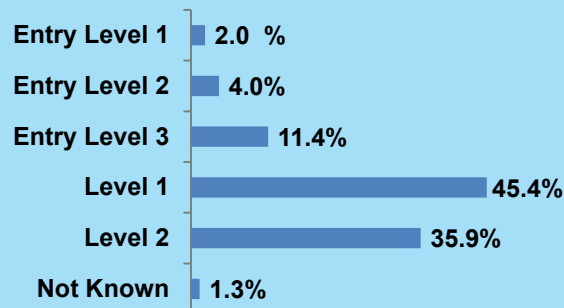

Essential Skills Activity 2002/03 - 2016/17

Over ½ million enrolments

Subject

Deprivation

Subject by Age

Target Level

Success Rate