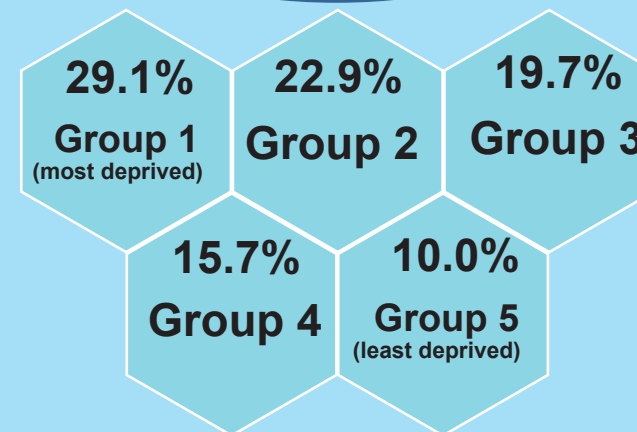

Essential Skills Activity 2002/03 - 2016/17

Over ½ million enrolments

Subject

Deprivation

Subject by Age

Target Level

Success Rate